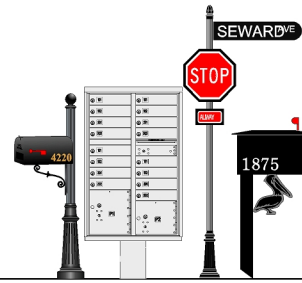

NGS SIGNS & MAILBOXES

Street Signs • CBU's • Electrostatic Painting • Mobile Welding
CNC Routing • ADA Signs • Full Color Printing • DOT Signs

1875 Seward Avenue | Naples, Florida 34109
239.300.3807

** With Maintenance Program

Proud to Manufacture our own
AMERICAN made **MAILBOXES**

Imperial Golf Course Estates

Color Choice
Satin Black

Choice **A**

Wrap Mailbox System

Wrap Mailbox, S-scroll bracket, Post, Base and Finial \$385
INCLUDES Gold vinyl address numbers 2 3/4" tall, Removal of Existing & Concrete Installation

Color Choice
Matt Black

Choice **B**

Imperial Mailbox System

Imperial Cast Mailbox, S-scroll bracket, Post, Base and Finial \$560
INCLUDES White vinyl address numbers 3" tall, Removal of Existing & Concrete Installation